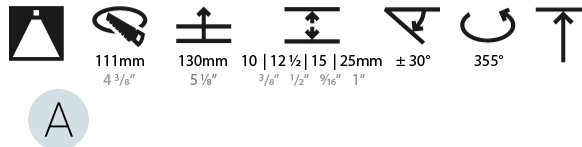

PHYSICAL

Shape: Round
Diameter (mm): 107
Diameter (in): 4 3/16
Height (mm): 112
Height (in): 4 7/16
Ceiling Thickness (mm): 10 / 12.5 / 15 / 25
Ceiling Thickness (in): 3/8 or 1/2 or 9/16 or 1
Min. Recessing Depth (mm): 130
Min. Recessing Depth (in): 5 1/8
Light Distribution: Adjustable / Downlight
Weight (kg): 0.596
Weight (lbs): 1.31
Fixture Finish: SSR / BKV / CWI / CRY / HAB / UFT / ITA / RUA / FTG / MYG / LOD / PUS / FRO / FUP / KIA / POP / BLS / SPG / MEY / GOH / GUM / CHC / COM / ABZ / JAG / OBR / MOS / ROR
Fixture Material: Aluminum Die Cast
Cut-out Measurements: Ø 111mm / 4 3/8"
Upon Request: Unique Ceiling Thickness

ELECTRICAL

Lamp Type: LED (Zhaga Standard)
Input Wattage (W): 13.2 / 16.5
Total Output Wattage (W): 12.1 / 14.7
Dimming: Tri-Mode (Non-Dimming and Phase Dimming (120Vac only) and 0-10V Dimming)
Driver Included: No
Driver Location: Recessed Housing
Driver Type: Constant Current - Universal
Driver Class: Class 2
Housing: See components
Input Voltage (V): 120 - 277
Constant Current (MA): 350

LED

Number of LEDs: 1
Color Temperature (°K): 2700 / 3000 / 3500 / 4000
Max. Delivered Lumen (lm): 850 / 950 / 1019 / 1040
Nominal Lumen (lm): 960 / 1070 / 1156 / 1180
CRI: >90 CRI
Lamp Life (hrs): 50000
Upon Request: RGB-W Tunable White Special Color Temperature Special LED

OPTICAL

Reflector: 10
Adjustability: Rotational 355°; Tilt 30°
Upon Request: Special Beam Angles

RATINGS AND CERTIFICATIONS