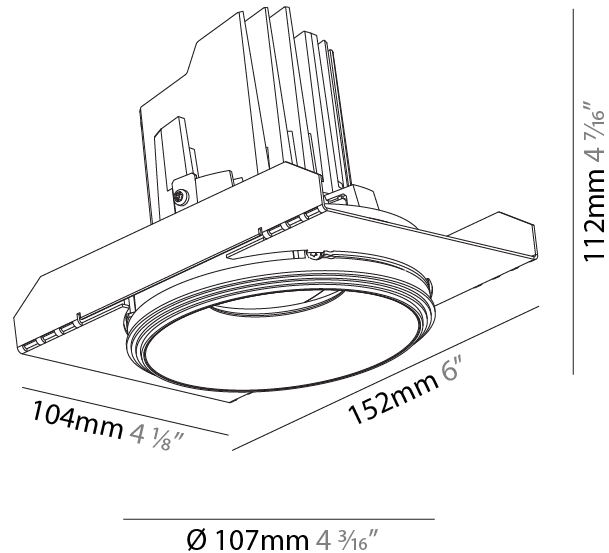

ELECTRICAL

Lamp Type: LED (Zhaga Standard)
Input Wattage (W): 13.2 / 16.5
Total Output Wattage (W): 12.1 / 14.7
Dimming: Tri-Mode (Non-Dimming and Phase Dimming (120Vac only) and 0-10V Dimming)
Driver Included: No
Driver Location: Recessed Housing
Driver Type: Constant Current - Universal
Driver Class: Class 2
Housing: See components
Input Voltage (V): 120 - 277
Constant Current (MA): 350

LED

Number of LEDs: 1
Color Temperature (°K): 2700 / 3000 / 3500 / 4000
Max. Delivered Lumen (lm): 850 / 950 / 1019 / 1040
Nominal Lumen (lm): 960 / 1070 / 1156 / 1180
CRI: >90 CRI
Efficiency (%): 88.5
Lamp Life (hrs): 50000
Upon Request: RGB-W Tunable White Special Color Temperature Special LED

OPTICAL

Reflector°: 10
Adjustability: Rotational 355°; Tilt 10°
Upon Request: Special Beam Angles

RATINGS AND CERTIFICATIONS

Zaneen Group Inc. © 2024, T 1800-388-3382, F 416-247-9319, www.zaneen.com
Certified By: Certified for North American Standards
Available for International specifications by adding "INT" at the end of the existing Model #. For assistance on 'custom' specifications, contact zteam@zaneen.com.
IP Rating: IP20
If a conflict occurs to supply the best product, we reserve the right to change specifications or materials without notice. The most recent specification sheets are found at zaneen.com